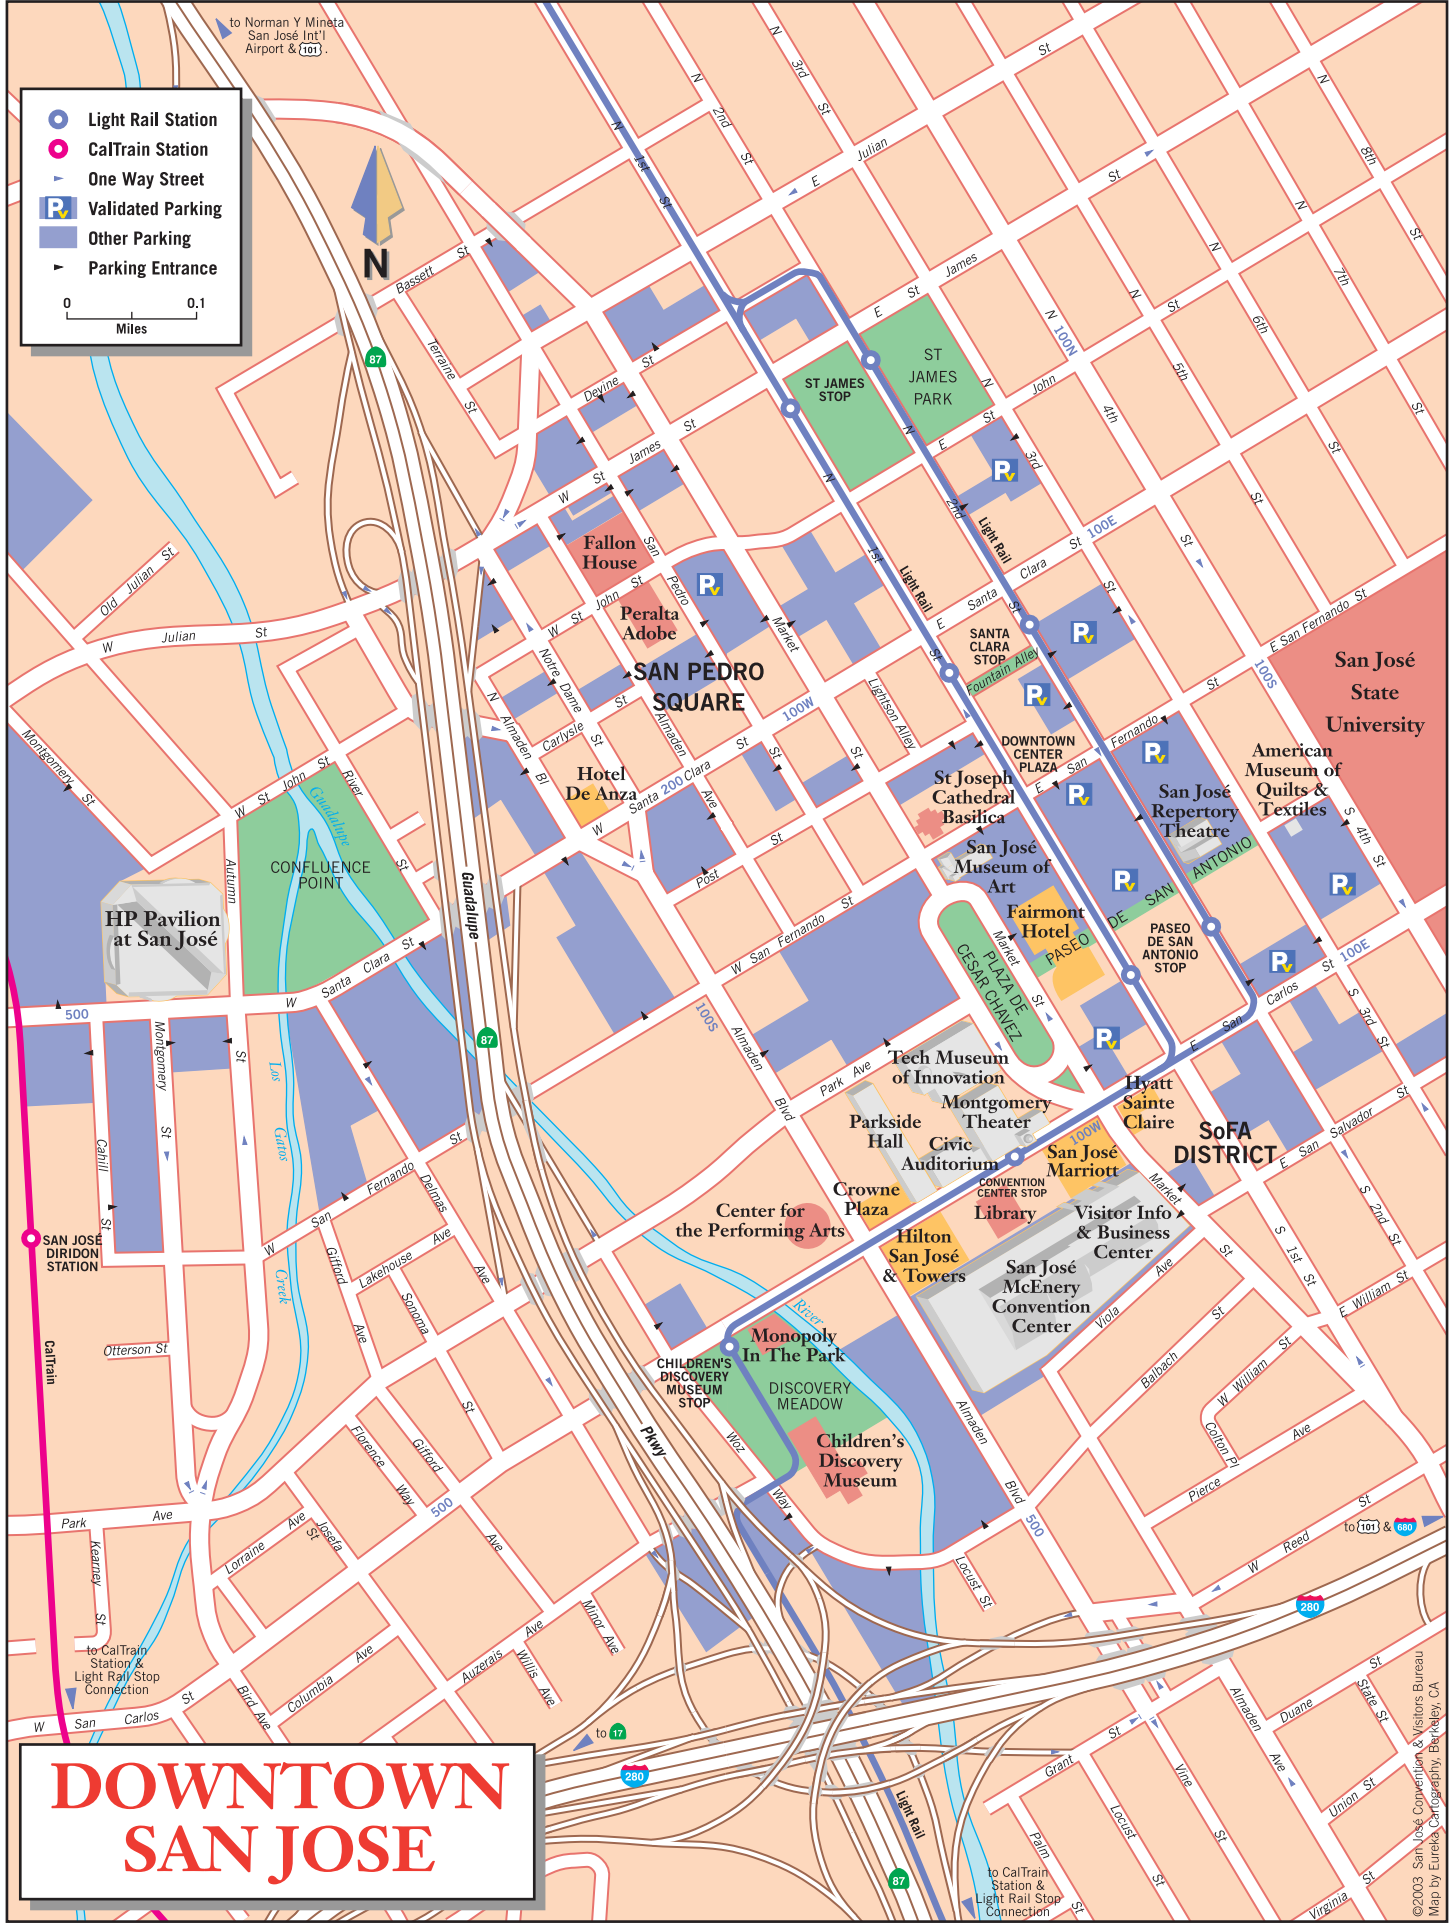

-  Light Rail Station
-  CalTrain Station
-  One Way Street
-  Validated Parking
-  Other Parking
-  Parking Entrance

0 0.1
Miles

DOWNTOWN SAN JOSE

©2003 San Jose Convention & Visitors Bureau
Map by Eureka Cartography, Berkeley, CA